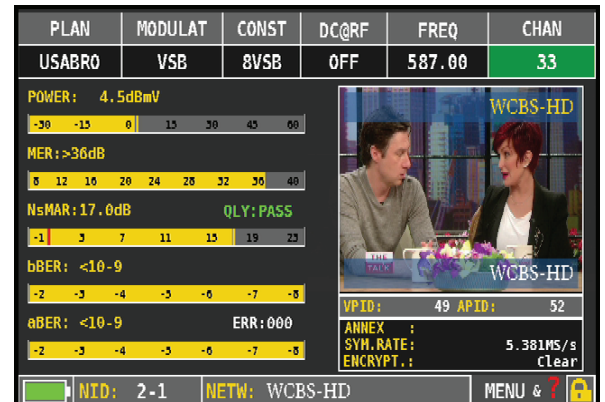

Blonder  
Tongue

**BTPRO-7000**  
HD Tablet/Touch Signal Analyzer  
Digital Test Equipment

## SOLUTIONS FOR ALL YOUR APPLICATIONS

**BTPRO-7000** is a professional HD Tablet/Touch Analyzer with a frequency range of 5 to 1250 MHz. The analyzer features a 7 inch diagonal color screen, is compact in size and lightweight. It is the perfect instrument for analyzing and logging 8VSB, QAM and analog television or radio signals in the lab or out in the field.

The BTPRO-7000 is available with a DOCSIS 3.0 cable modem option (4231 CM8). Displayed information includes frequency, power, modulation type and quality parameters of 8 downstream and 4 upstream channels. The CM option also provides a ping report as well as IP information received from the CMTS. The "CM8FO" Option adds a fiber optic receiver as well as the 8x4 cable modem to the instrument. The fiber option provides direct optical power measurements up to +7 dBm. The optical receiver also provides a broadband RF output that when looped back into the BTPRO's RF input, displays the standard RF measurements as well as the optic modulation index (OMI).